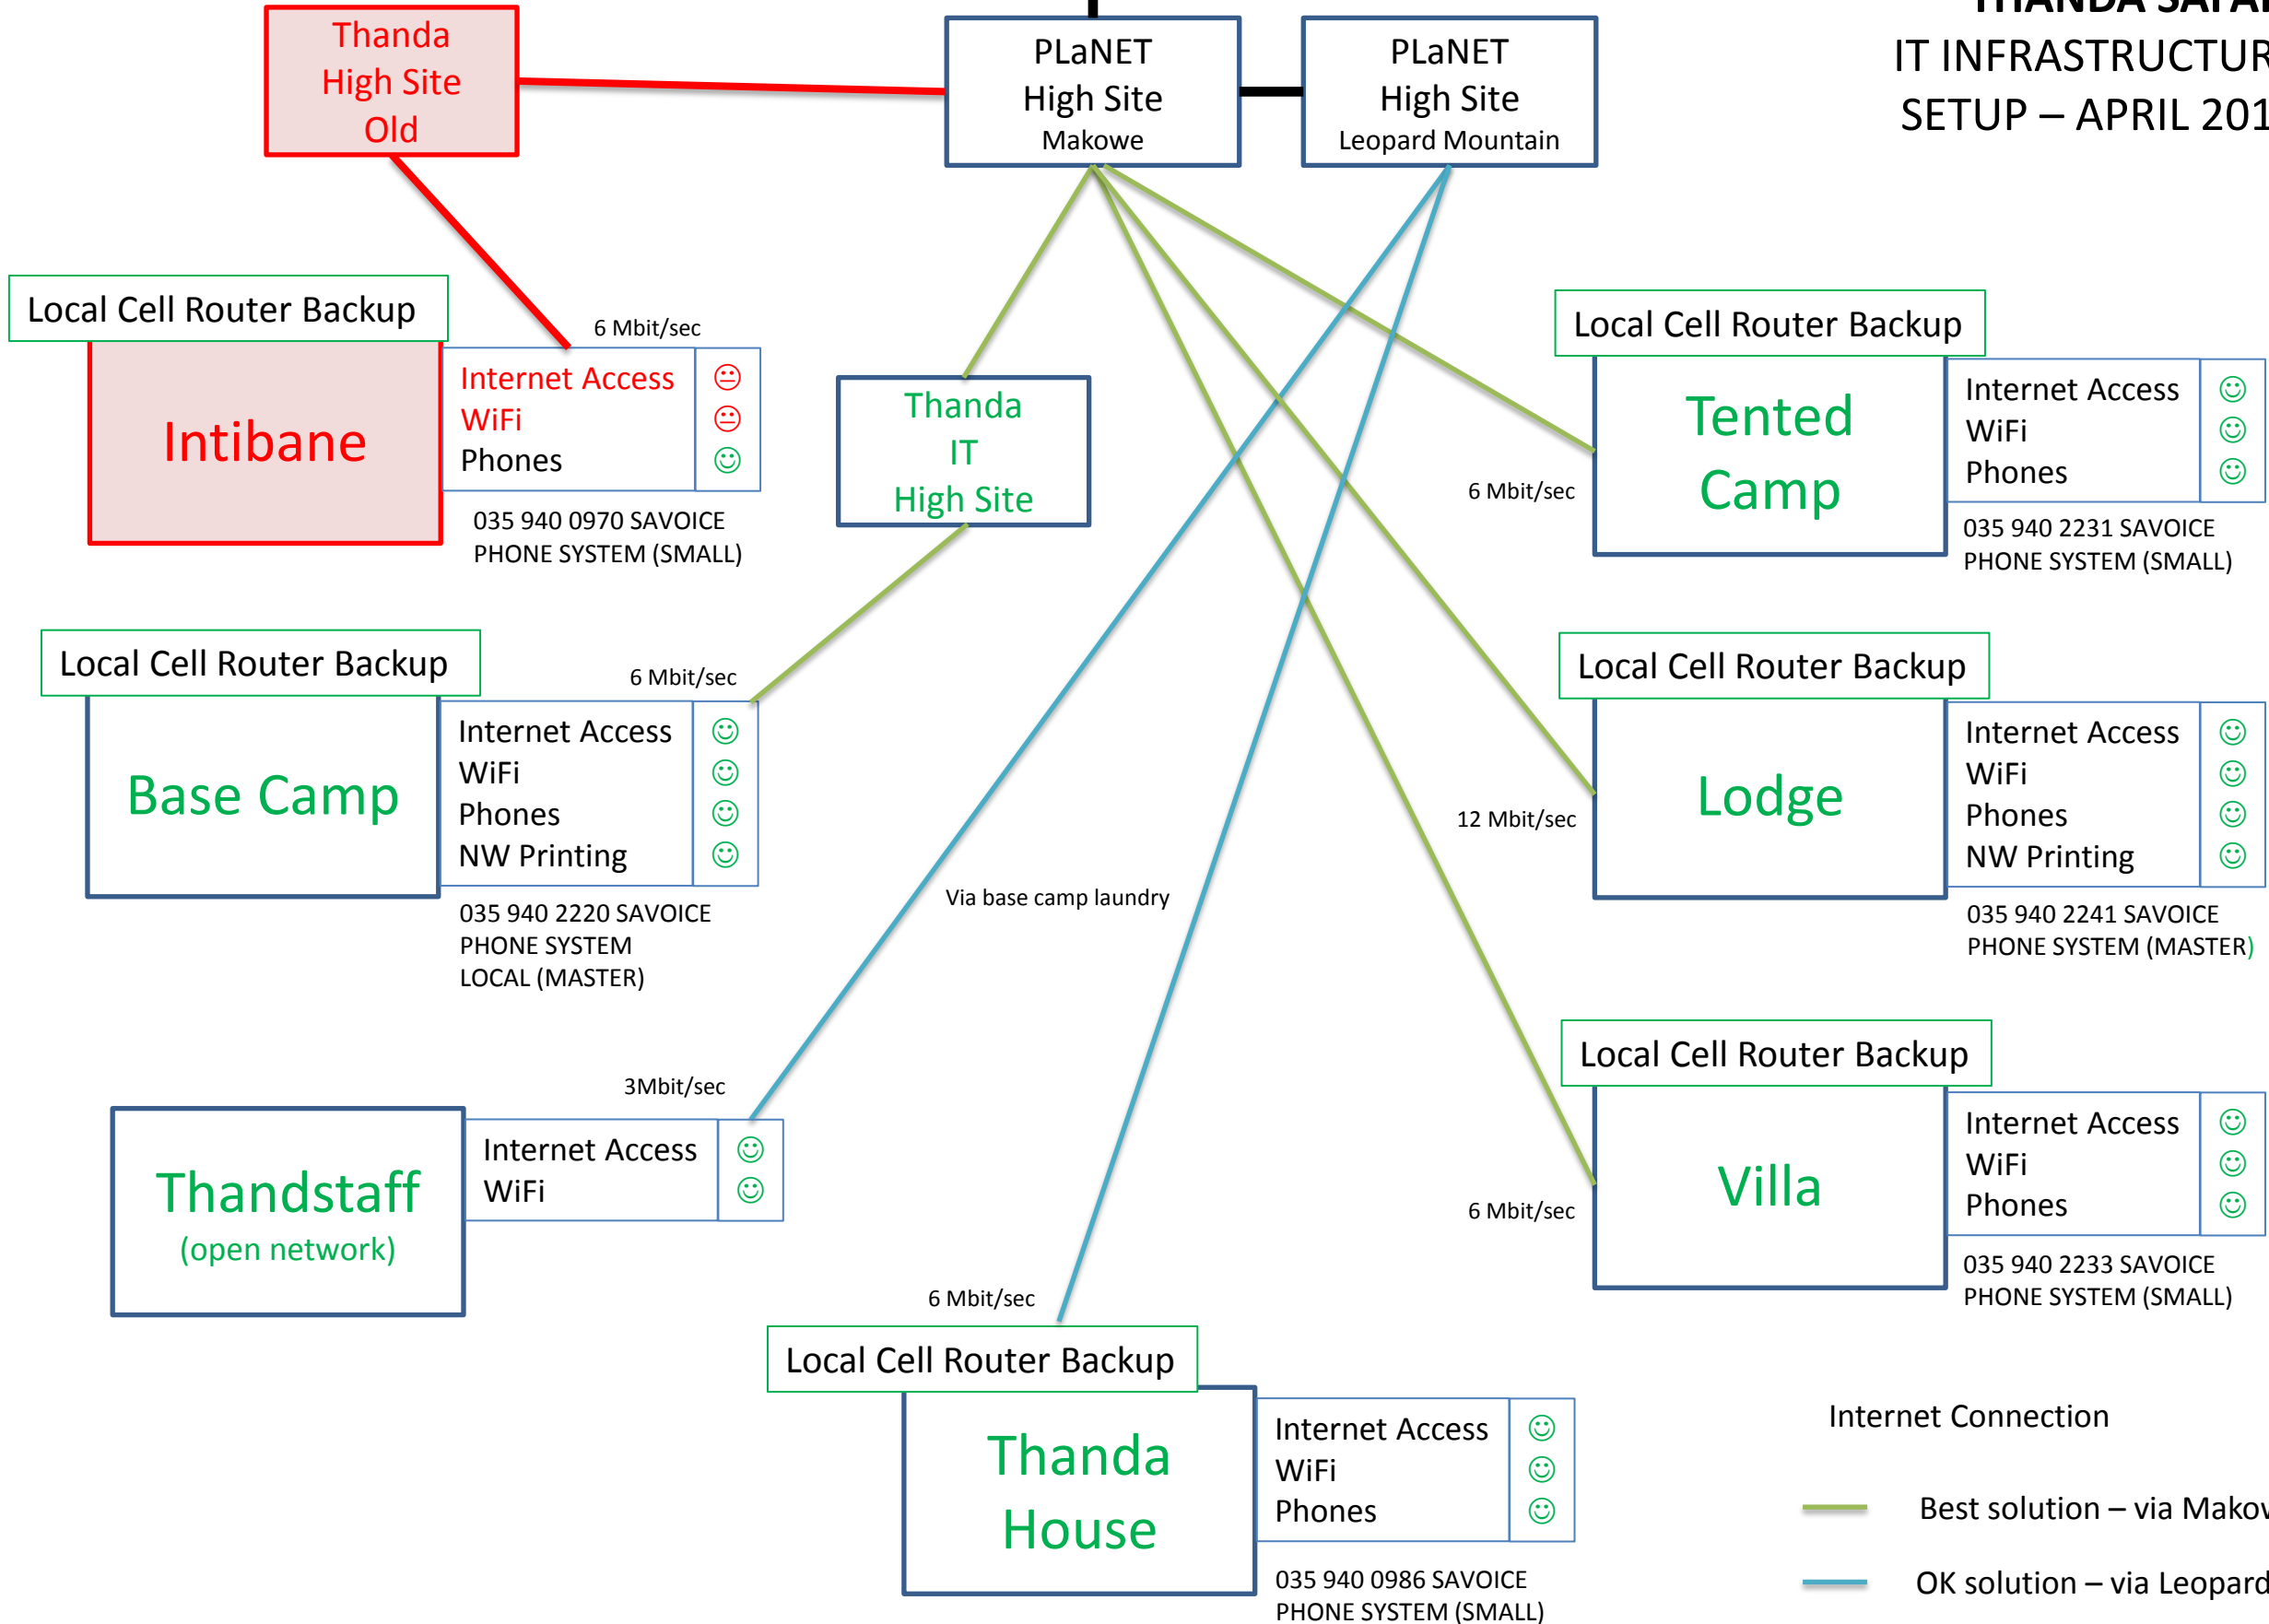

# THANDA SAFARI IT INFRASTRUCTURE SETUP – APRIL 2019

- Internet Connection**
- Best solution – via Makowe
  - OK solution – via Leopard Mountain
  - Needs replacement urgently